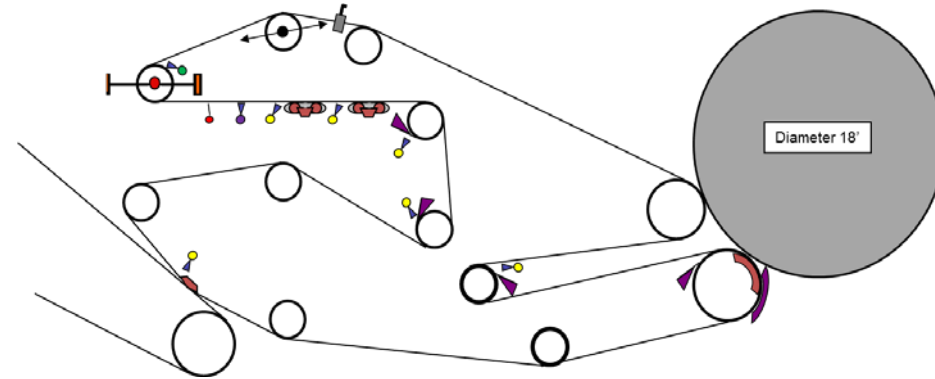

Easier to Clean

REGION:	North America
MACHINE:	Solid C-Wrap – Double Press
POSITION:	Pick-up
GRADE:	Napkin and Towel
BASIS WEIGHT:	9#-22#
SPEED:	4500 fpm
FURNISH:	100% Recycle

OBJECTIVES:

- Easier Cleaning running sub quality furnish
- Faster Delivery from date of order

RESULTS:

- Response to Flooded Nip and Needle Shower cleaning was very good
- Uptime% good versus current standard on machine
- Reduced soap usage due to easier cleaning
- Standard 4 week delivery

AccuDry 2